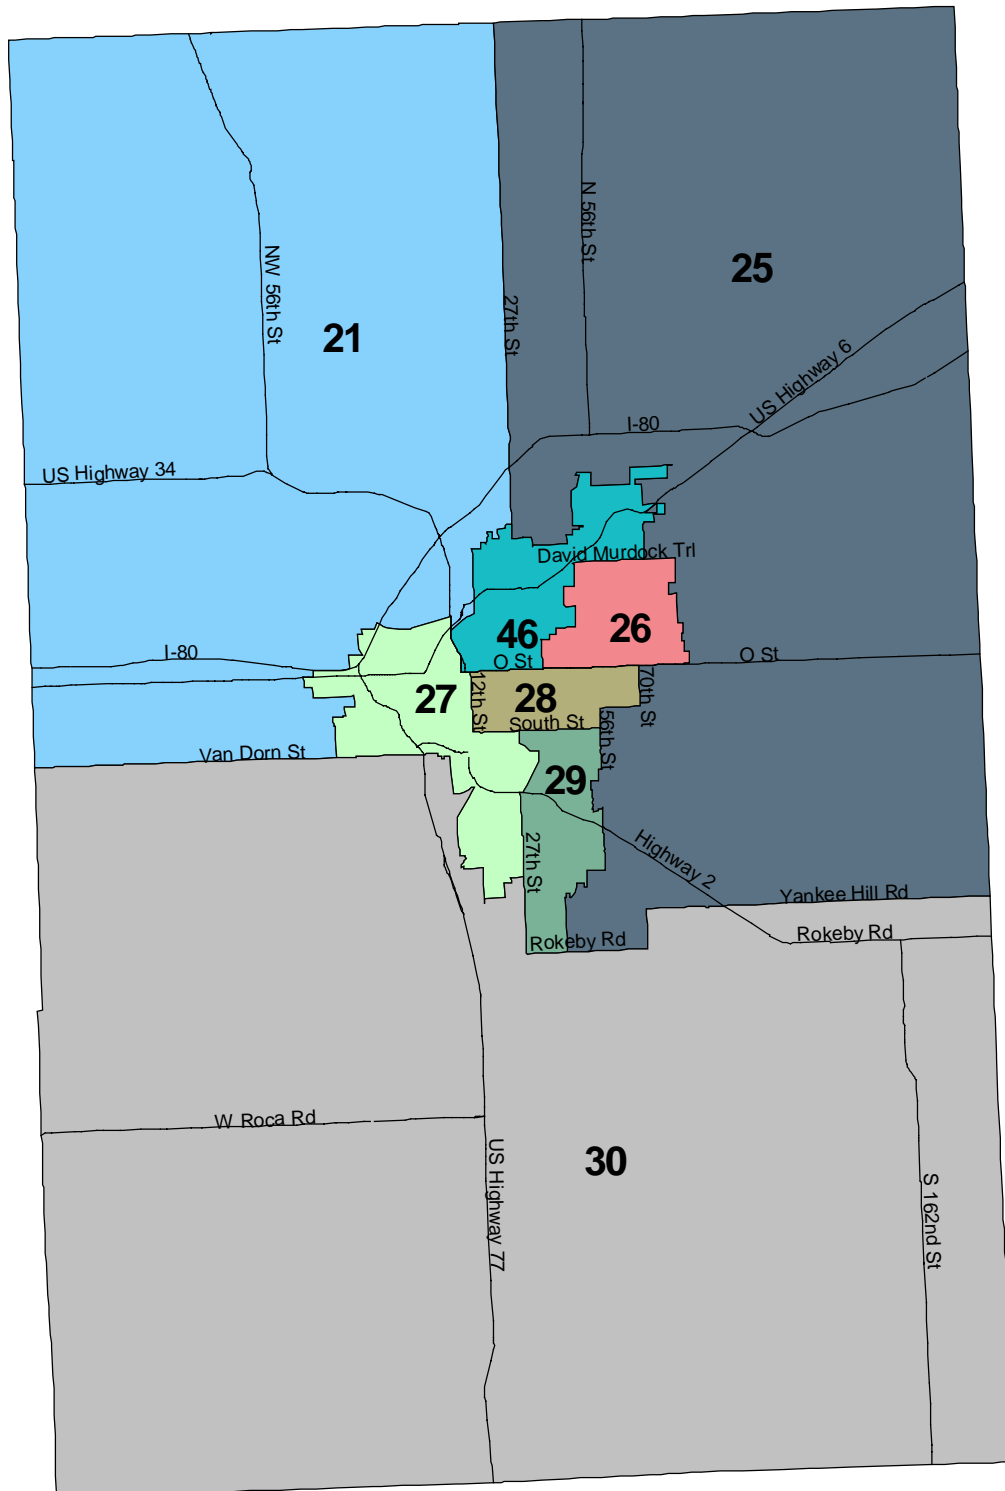

Nebraska Legislative Districts - LB 852 (2001) Lancaster County

Districts Take Effect September 1 2001

Source: U.S. Bureau of the Census, TIGER/Line, 2001
LB 852, 2001